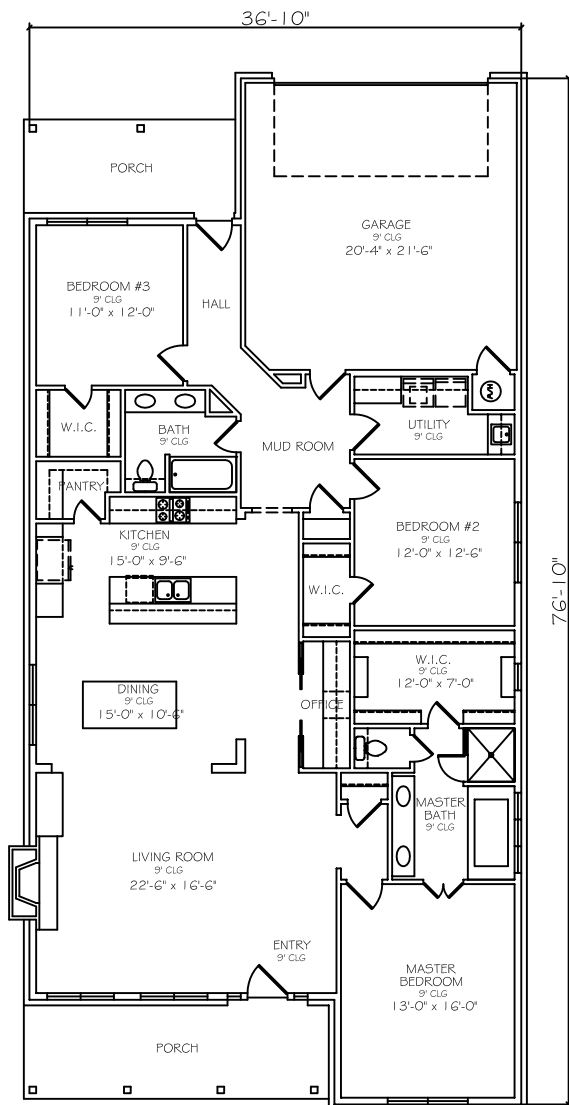

Chardonnay at the Vineyard

C.A. McCarty
CONSTRUCTION, LLC

Please contact Curtis at
310-3210 for more information.
www.CAMcCartyConstruction.com

TOTAL SQUARE FOOTAGE
2,022 SQ. FT.

124 CHARDONNAY LANE