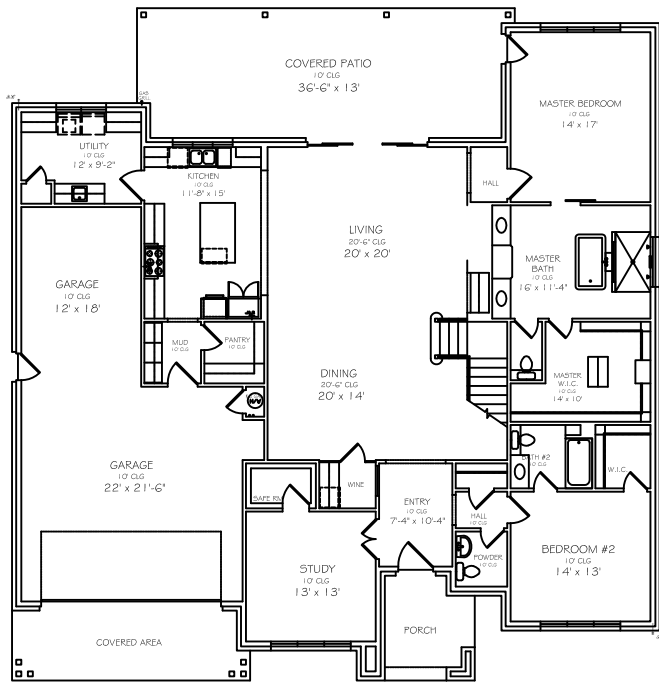

Las Calinas

C.A. McCarty
CONSTRUCTION, LLC

Please contact Curtis at
310-3210 for more information.
www.CAMcCartyConstruction.com

TOTAL SQUARE FOOTAGE
3,403 SQ. FT.

FIRST FLOOR

SECOND FLOOR

4609 ISABELLA ROAD