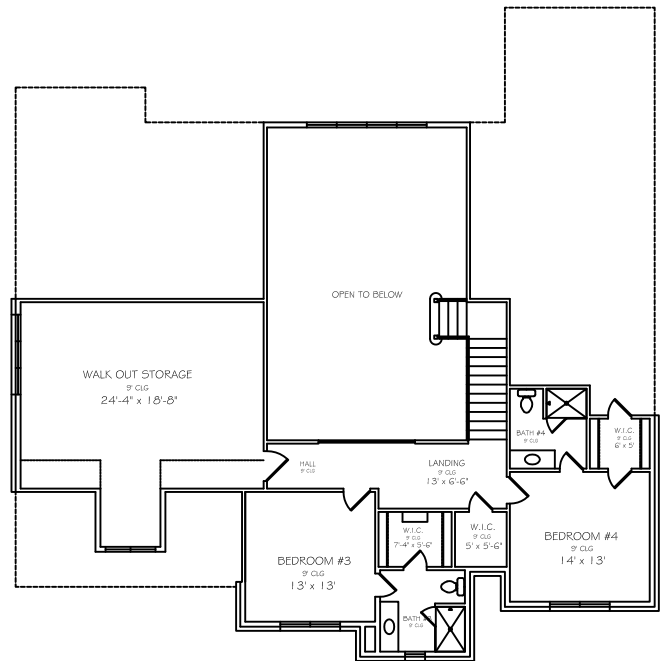

Las Calinas

C.A. McCarty
CONSTRUCTION, LLC

Please contact Curtis at
310-3210 for more information.
www.CAMcCartyConstruction.com

TOTAL SQUARE FOOTAGE
3,403 SQ. FT.

FIRST FLOOR

SECOND FLOOR

4609 ISABELLA ROAD